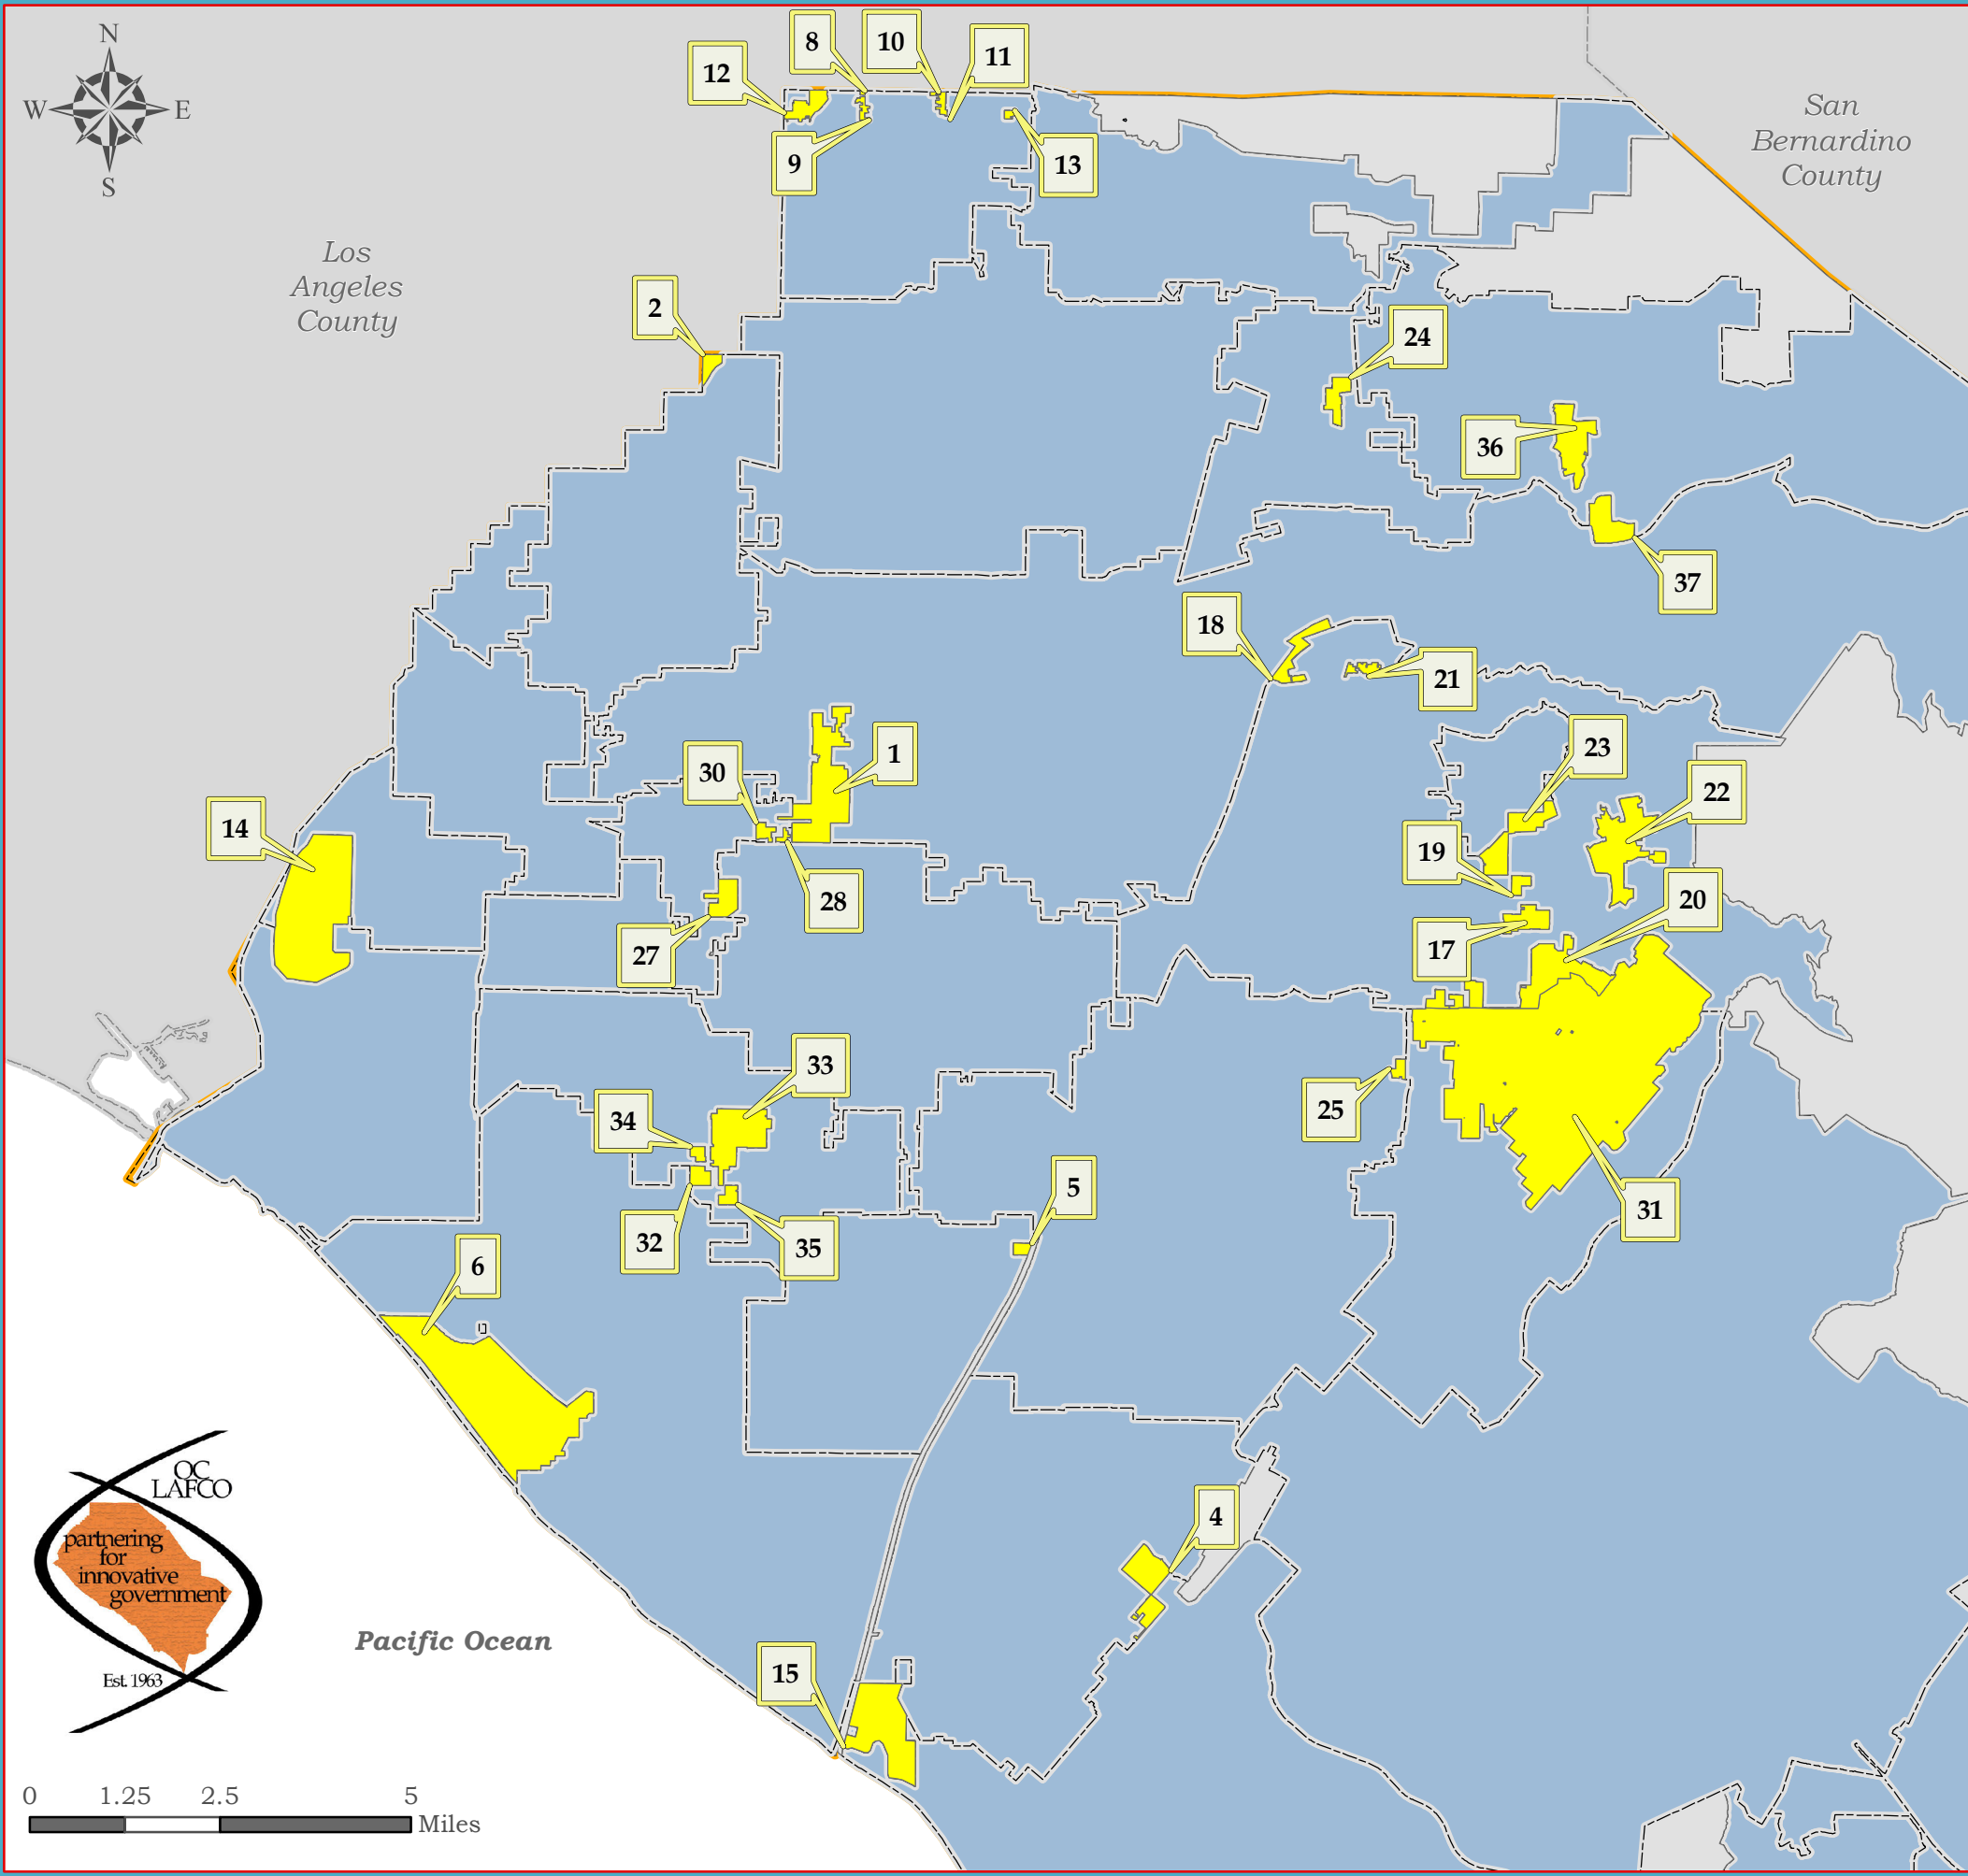

Los Angeles County

San Bernardino County

Orange County LAFCO Unincorporated Islands Vicinity Map 2016

Island ID Island Name Sphere of Influence

1	SW Anaheim	Anaheim
2	Andora/Fairhope	Buena Park
4	SACC/South Mesa	Costa Mesa
5	North	Fountain Valley
6	Bolsa Chica	Huntington Beach
8	Citrus/Entrada	La Habra
9	Citrus/Idaho	La Habra
10	Cypress/Terry	La Habra
11	Hensel/Magda/Walker	La Habra
12	Macy/Randall	La Habra
13	Palm/Shadycrest	La Habra
14	Rossmoor	Los Alamitos
15	Banning Ranch	Newport Beach
17	El Modena	Orange
18	Lincoln/Glassell	Orange
19	North El Modena	Orange
20	North Tustin (Orange Portion)	Orange
21	Olive Heights	Orange
22	Orange Park Acres	Orange
23	Santiago Creek	Orange
24	Hamer	Placentia
25	17th-Tustin	Santa Ana
27	Dale/Augusta	Stanton
28	Katella/Rustic	Stanton
30	Mac/Syracuse	Stanton
31	North Tustin (Tustin Portion)	Tustin
32	Beach/McFadden	Westminster
33	Bolsa/Midway	Westminster
34	Bolsa/Pacific	Westminster
35	McFadden/Monroe	Westminster
36	Country Club	Yorba Linda
37	Fairlynn	Yorba Linda

- Islands
- Cities
- Unincorporated OC