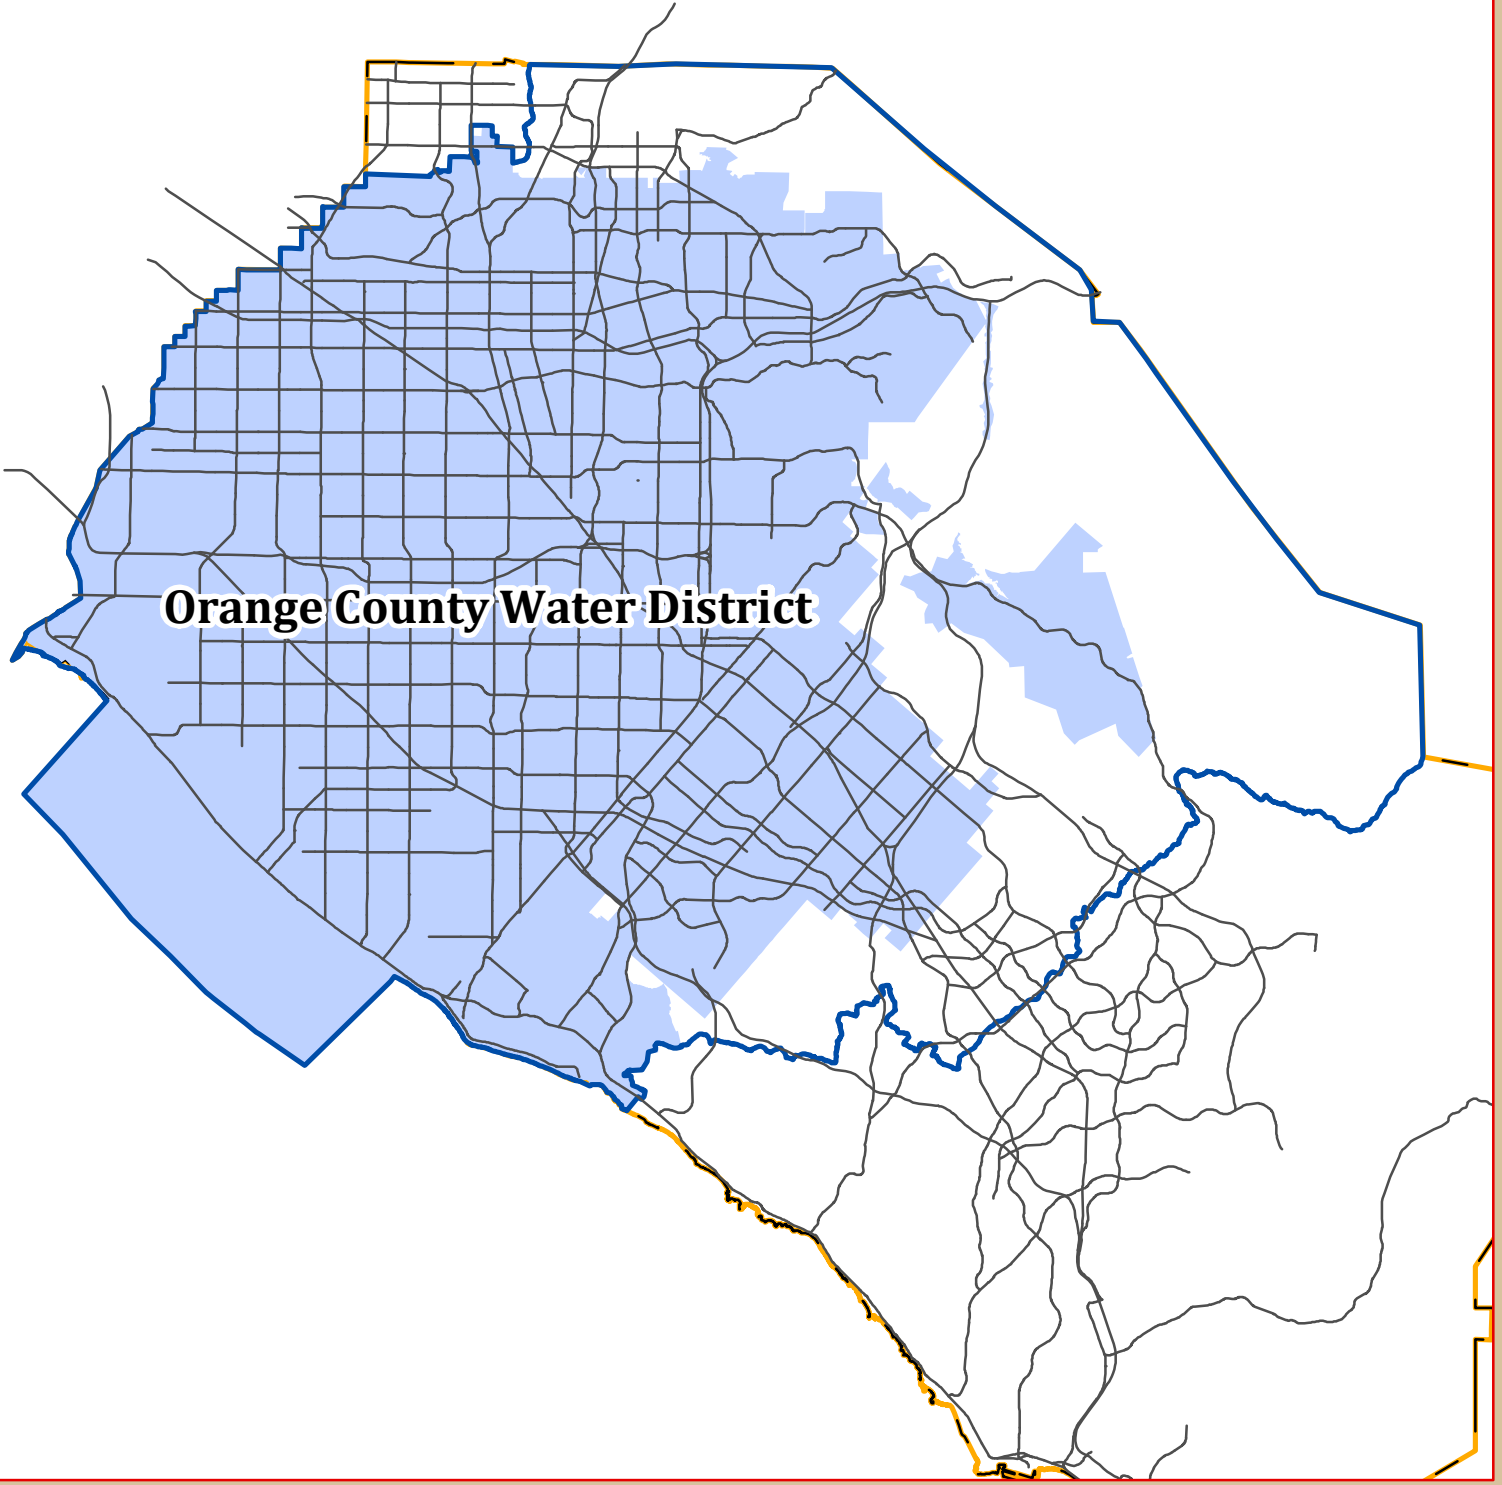

# Orange County Water District

F:\g\projects\LAFCD Spheres Maps.mxd

## Orange County Water District Sphere of Influence Map

SOI Originally Adopted: 11/23/77  
Last Reviewed: 02/13/13

01/16/13

-  OCWD SOI Boundary
-  OCWD Boundary
-  OC\_Boundary