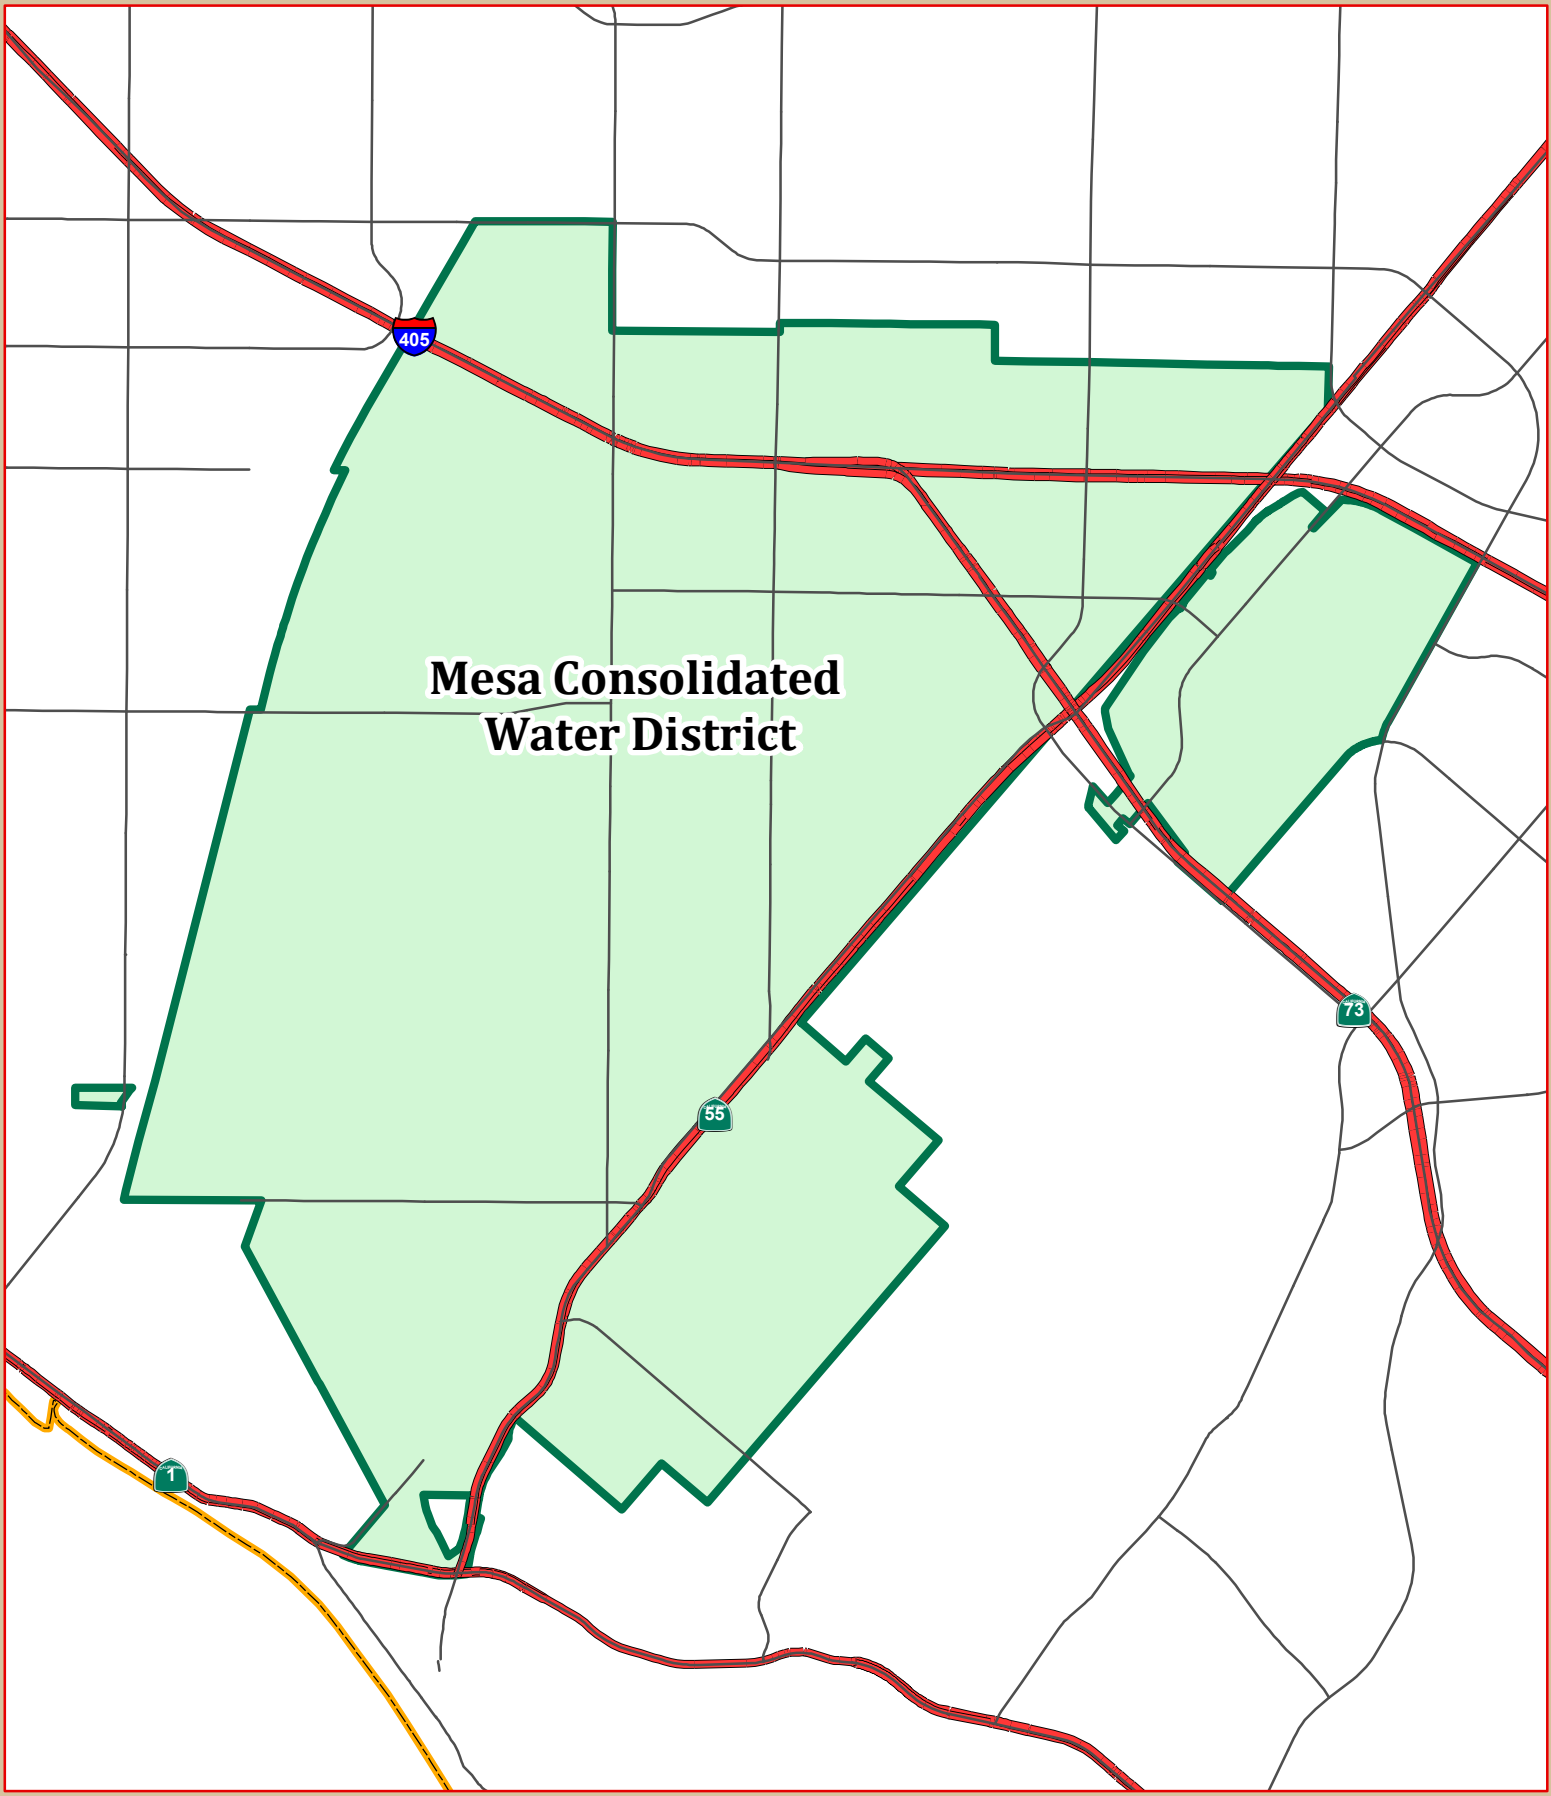

Mesa Consolidated Water District

Mesa Consolidated Water District Sphere of Influence Map

SOI Originally Adopted: 08/13/75
Last Reviewed: 02/13/13

-  MCWD SOI Boundary
-  MCWD Boundary
-  County Boundary

01/16/13

F:\g\projects\LAFCO Spheres Maps.mxd