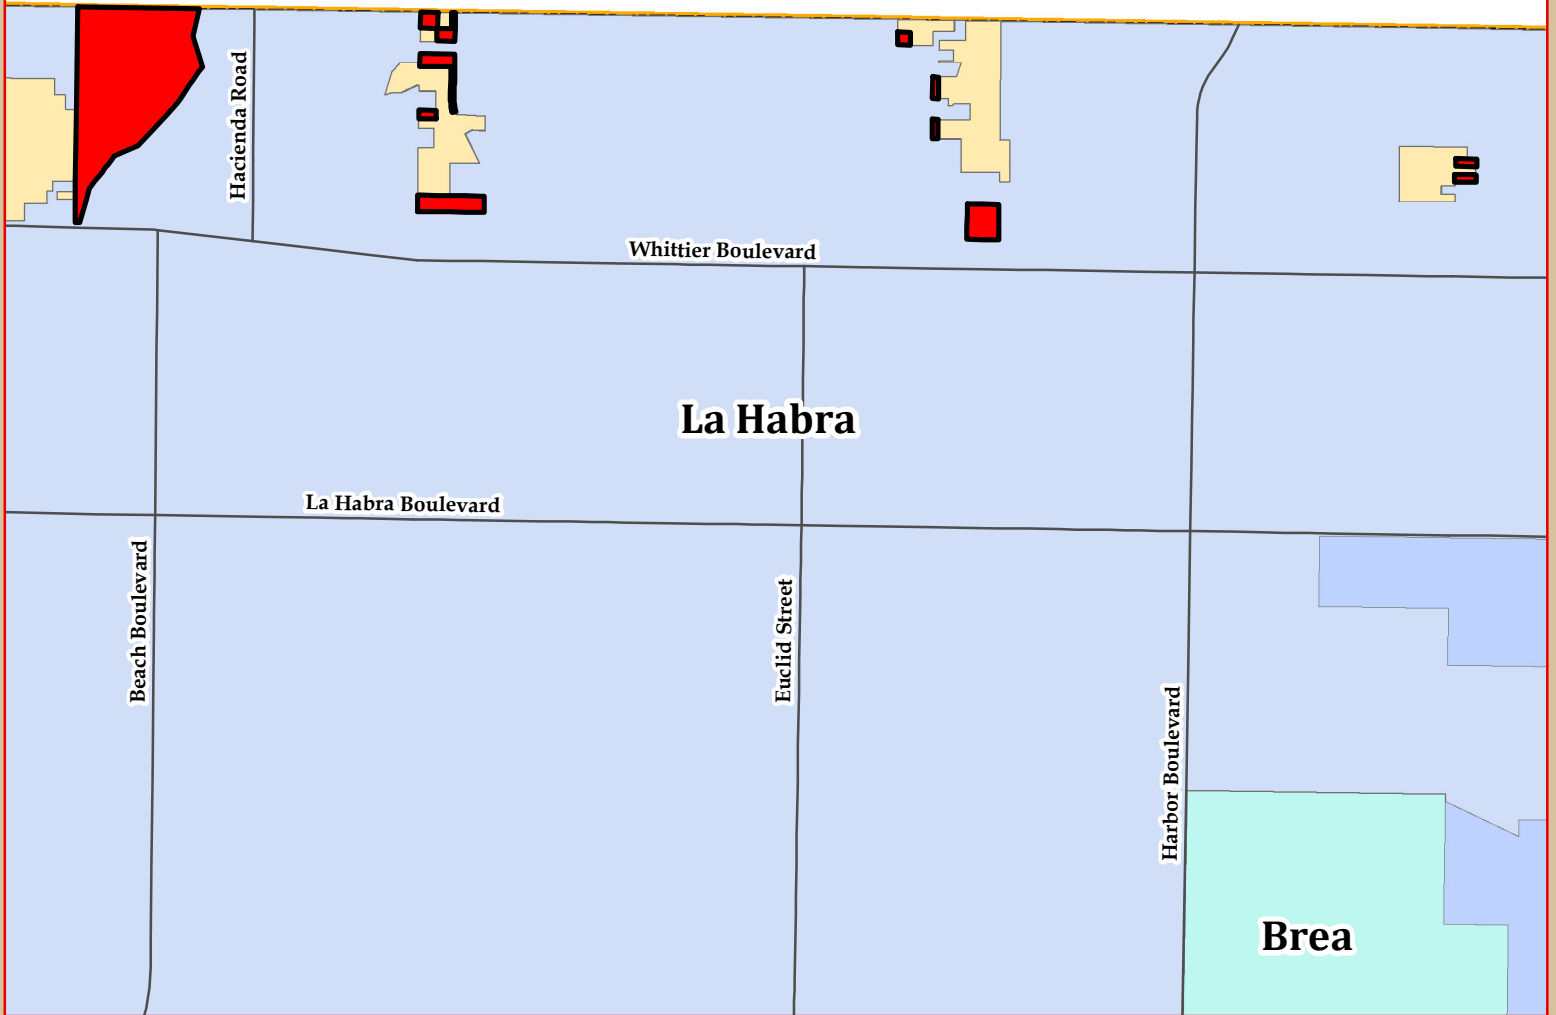

Los Angeles County

County Service Area 20 (La Habra)
Sphere of Influence Map

SOI Originally Adopted: 01/09/80
Last Reviewed: 02/13/13

- CSA 20 Boundary
- CSA 20 SOI Boundary
- Unincorporated OC
- La Habra City Boundary
- Brea City Boundary